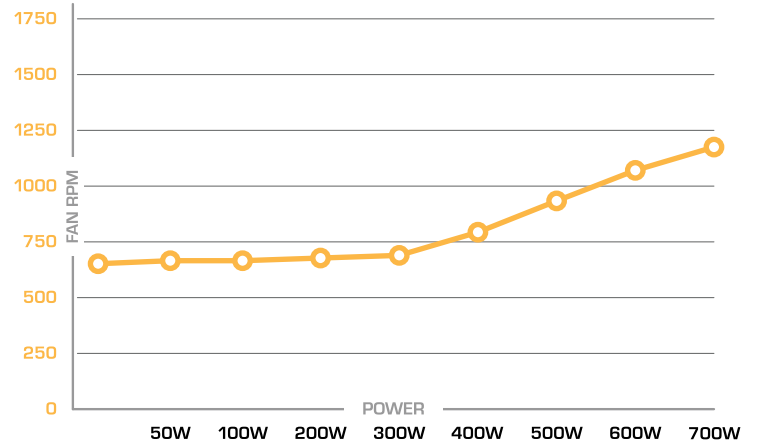

Vero M3 Bronze 700W

AC INPUT / WEJŚCIE 200 - 240 V, 6 A, 50 Hz Active PFC
ATX 12V 2.31, EPS 12V 2.91/2.92 and older

DC Output	+12V	+3.3V	+5V	-12V	+5VSB
Max A	58	15	15	0.3	2.5
Max W	696	97	3.6	12.5	
Total	700W				