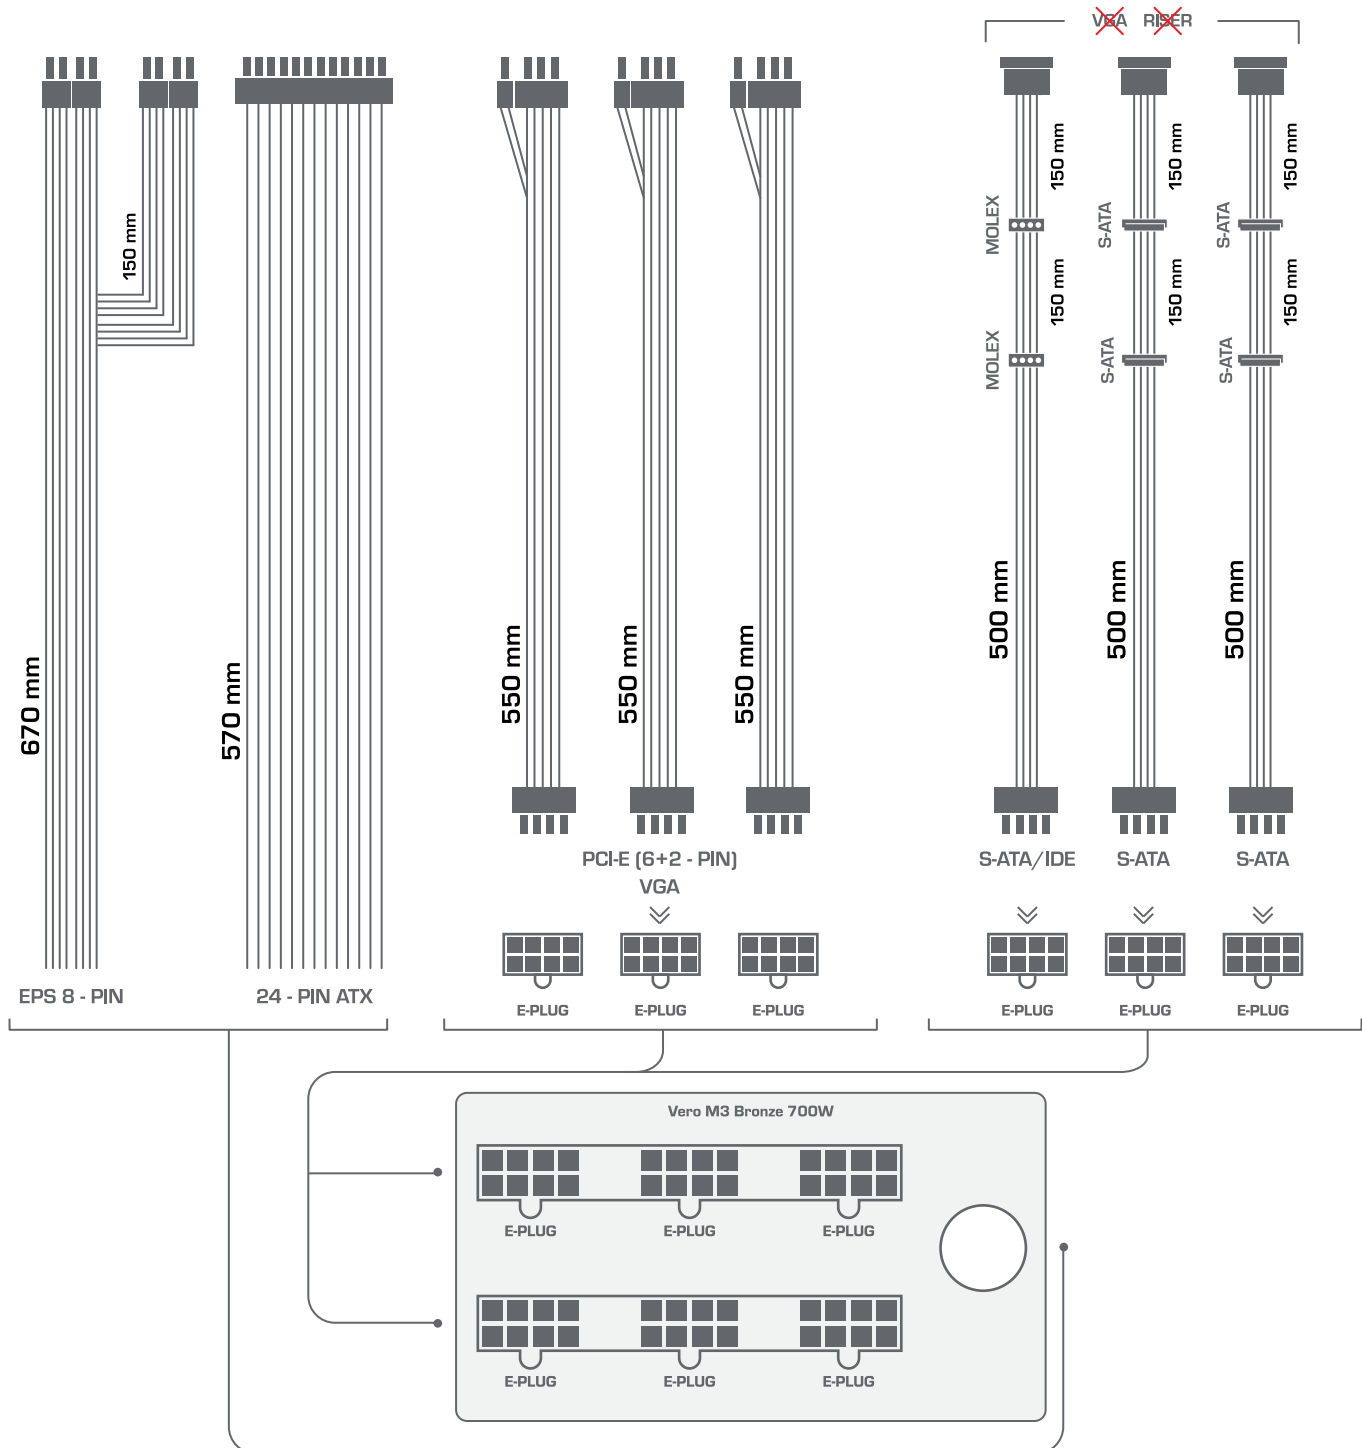

Vero M3 Bronze 700W

AC INPUT / WEJŚCIE 200 - 240 V, 6 A, 50 Hz Active PFC
ATX 12V 2.31, EPS 12V 2.91/2.92 and older

DC Output	+12V	+3.3V	+5V	-12V	+5VSB
Max A	58	15	15	0.3	2.5
Max W	696	97	3.6	12.5	
Total	700W				